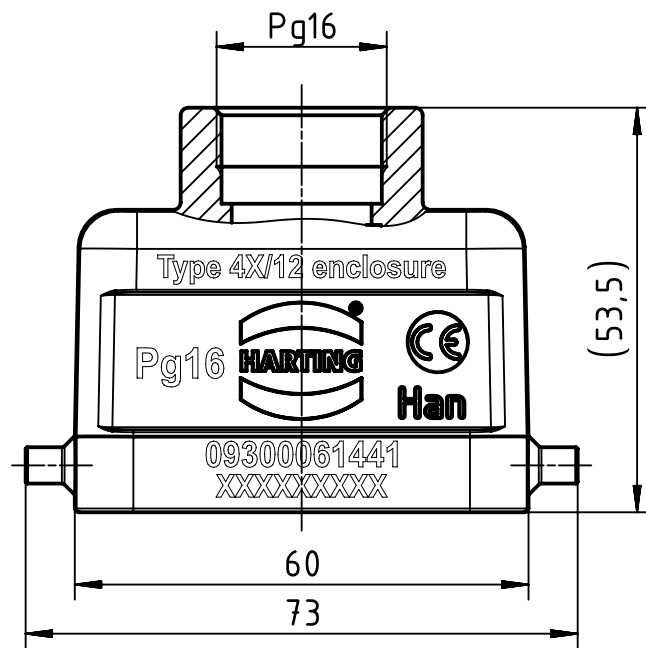

A

B

C

D

	All Dimensions in mm Original Size DIN A4		Scale 1:1	Free size tol.		Ref.		
						Sub.		
	All rights reserved		Created by HELLMANN	Inspected by GERB	Standardisation TIEMANNA	Date 2019-12-17	State Final Release	
	Department EL PD		Title Han B Hood Top Entry LC 2 Pegs PG 16				Doc-Key / ECM-Nr. 100201241/UGD/004/E 500000162710	
HARTING Electric GmbH & Co. KG D-32339 Espelkamp			Type TB	Number 09 30 006 1441			Rev. E	Page 1/1