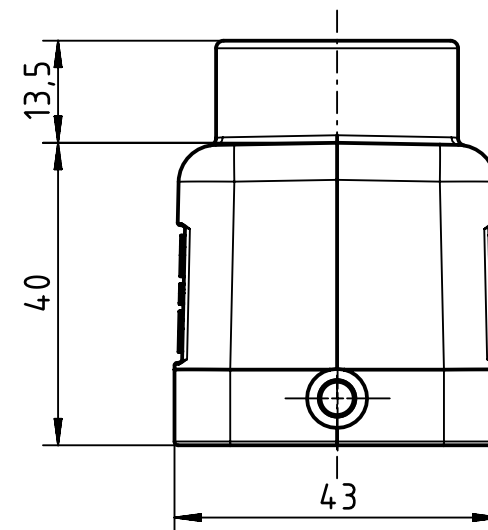

A

B

C

D

	All Dimensions in mm Original Size DIN A4		Scale 1:1	Free size tol.		Ref.		
						Sub.		
	All rights reserved		Created by HELLMANN	Inspected by GERB	Standardisation TIEMANNA	Date 2019-12-17	State Final Release	
	Department EL PD		Title Han B Hood Top Entry LC 2 Pegs PG 16				Doc-Key / ECM-Nr. 100201241/UGD/004/E 500000162710	
HARTING Electric GmbH & Co. KG D-32339 Espelkamp			Type TB	Number 09 30 006 1441			Rev. E	Page 1/1